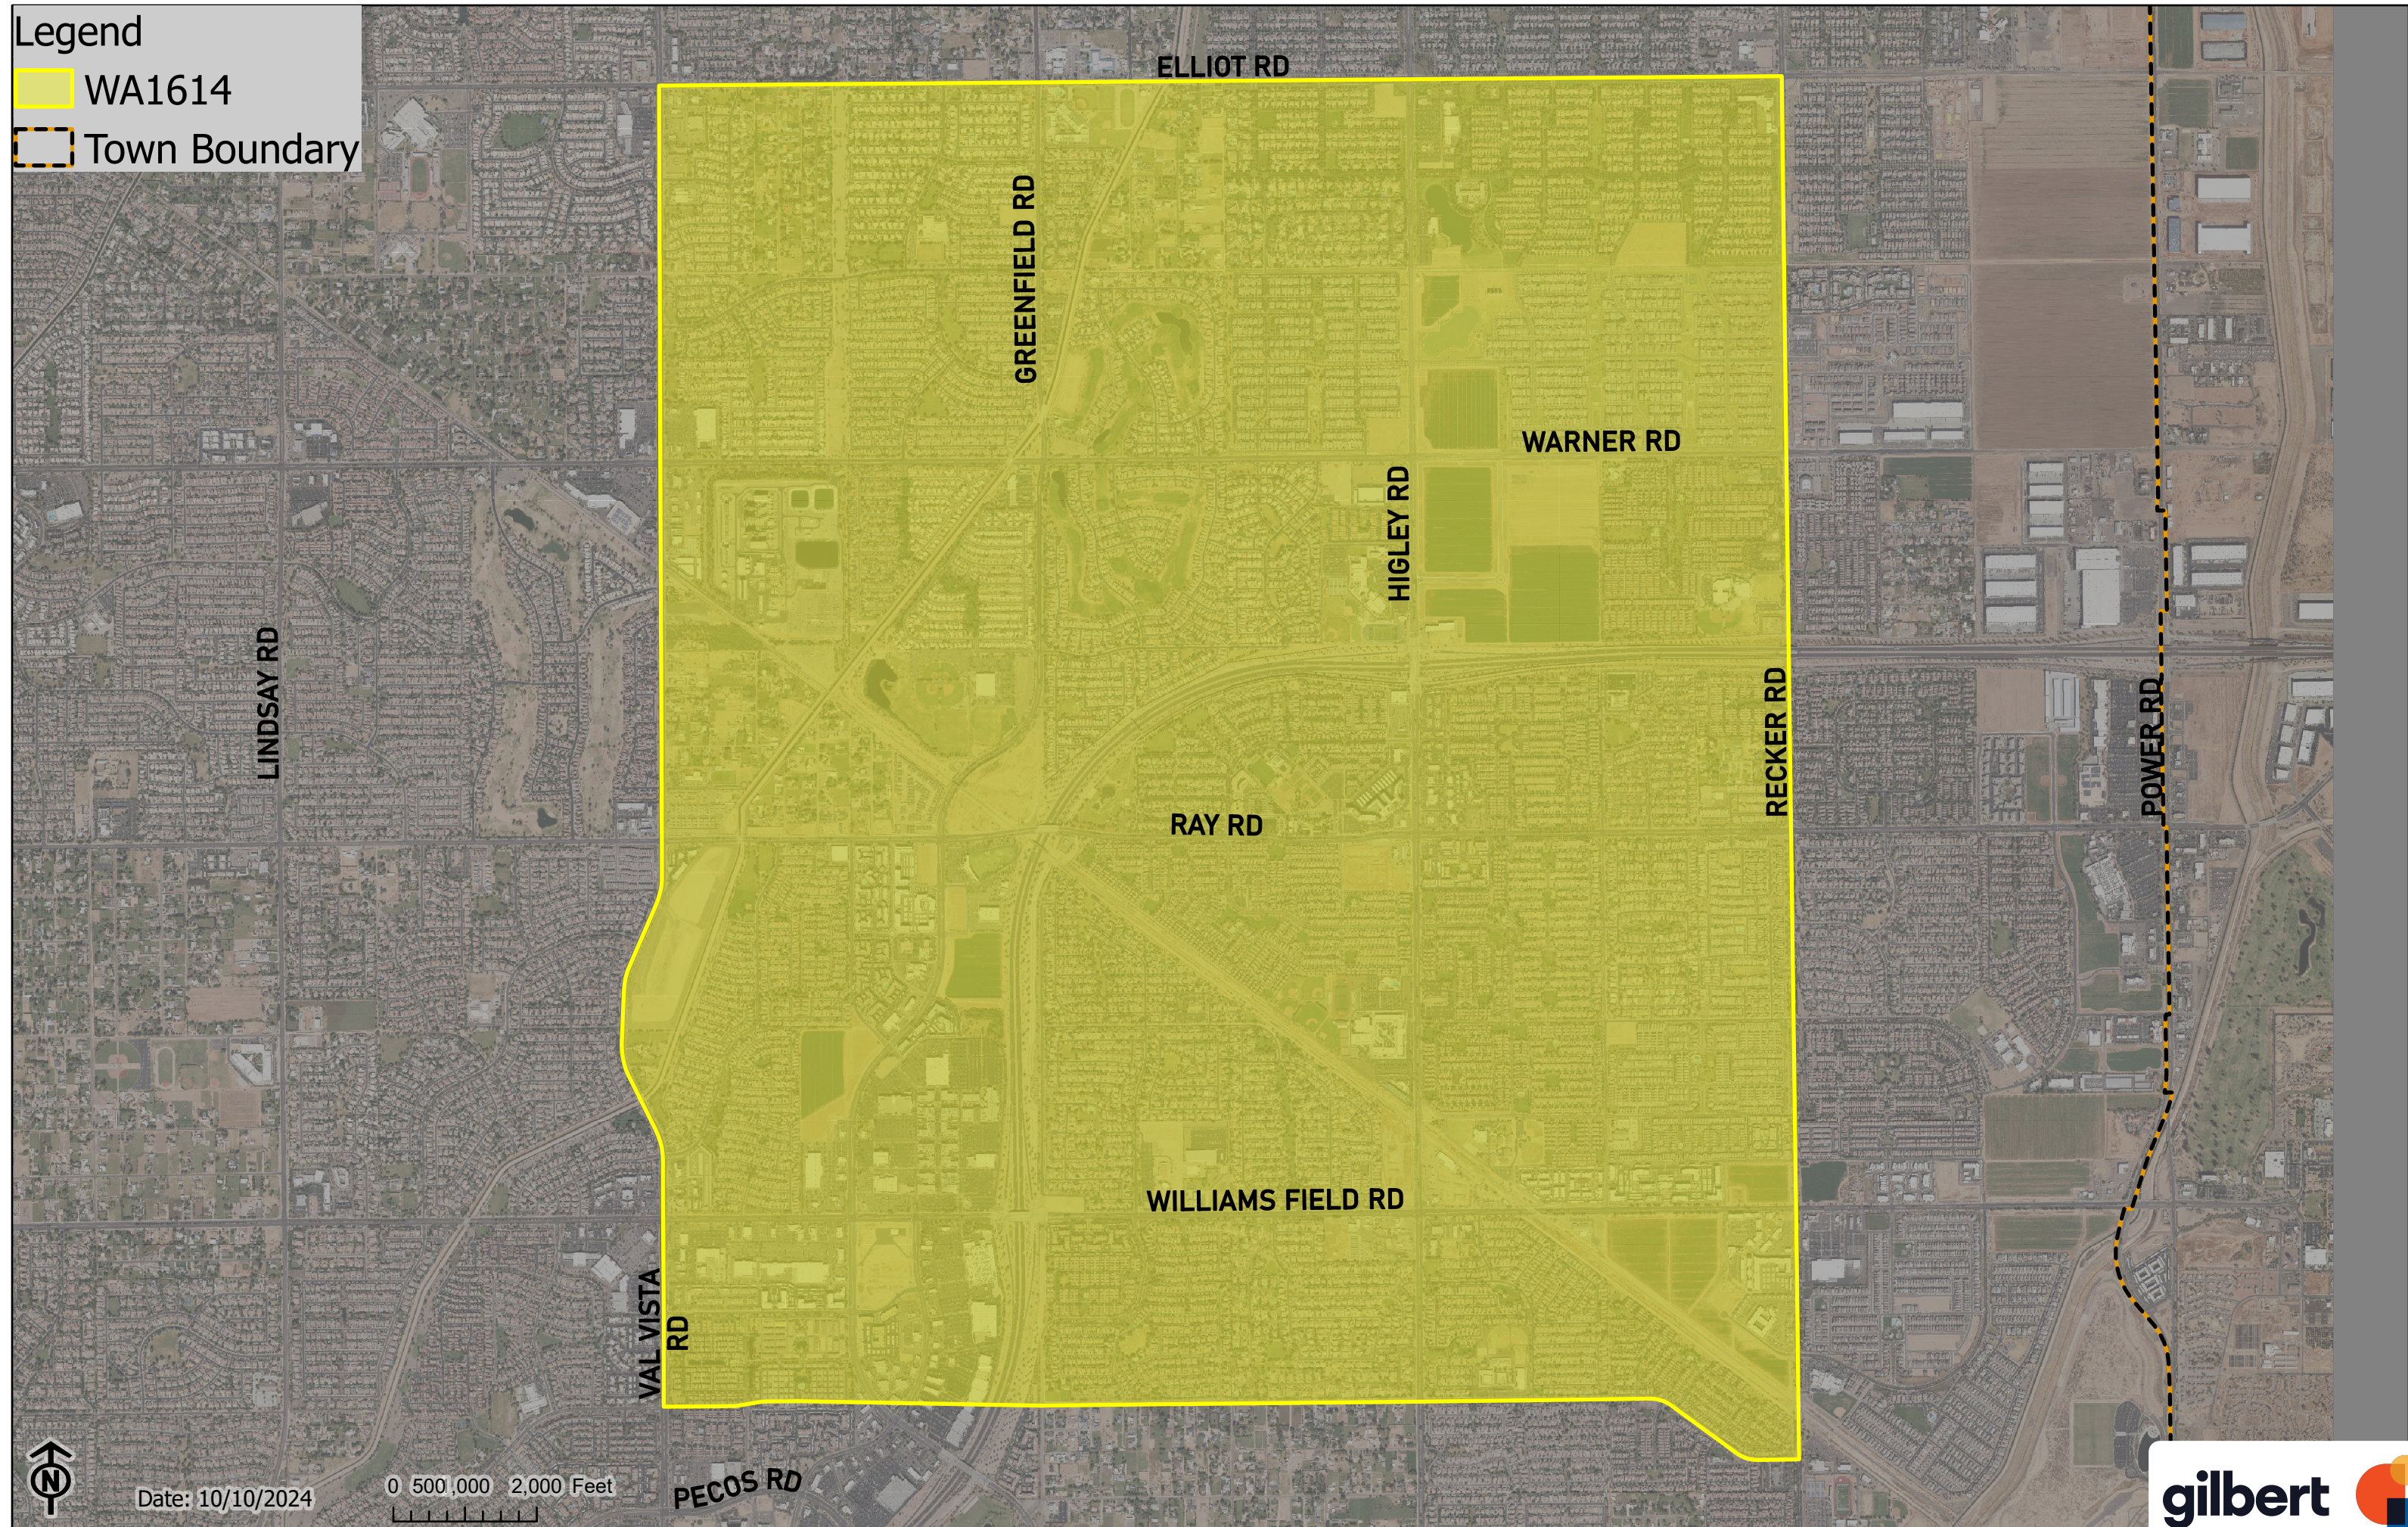

Legend

- WA1614
- Town Boundary

Date: 10/10/2024

0 500,000 2,000 Feet