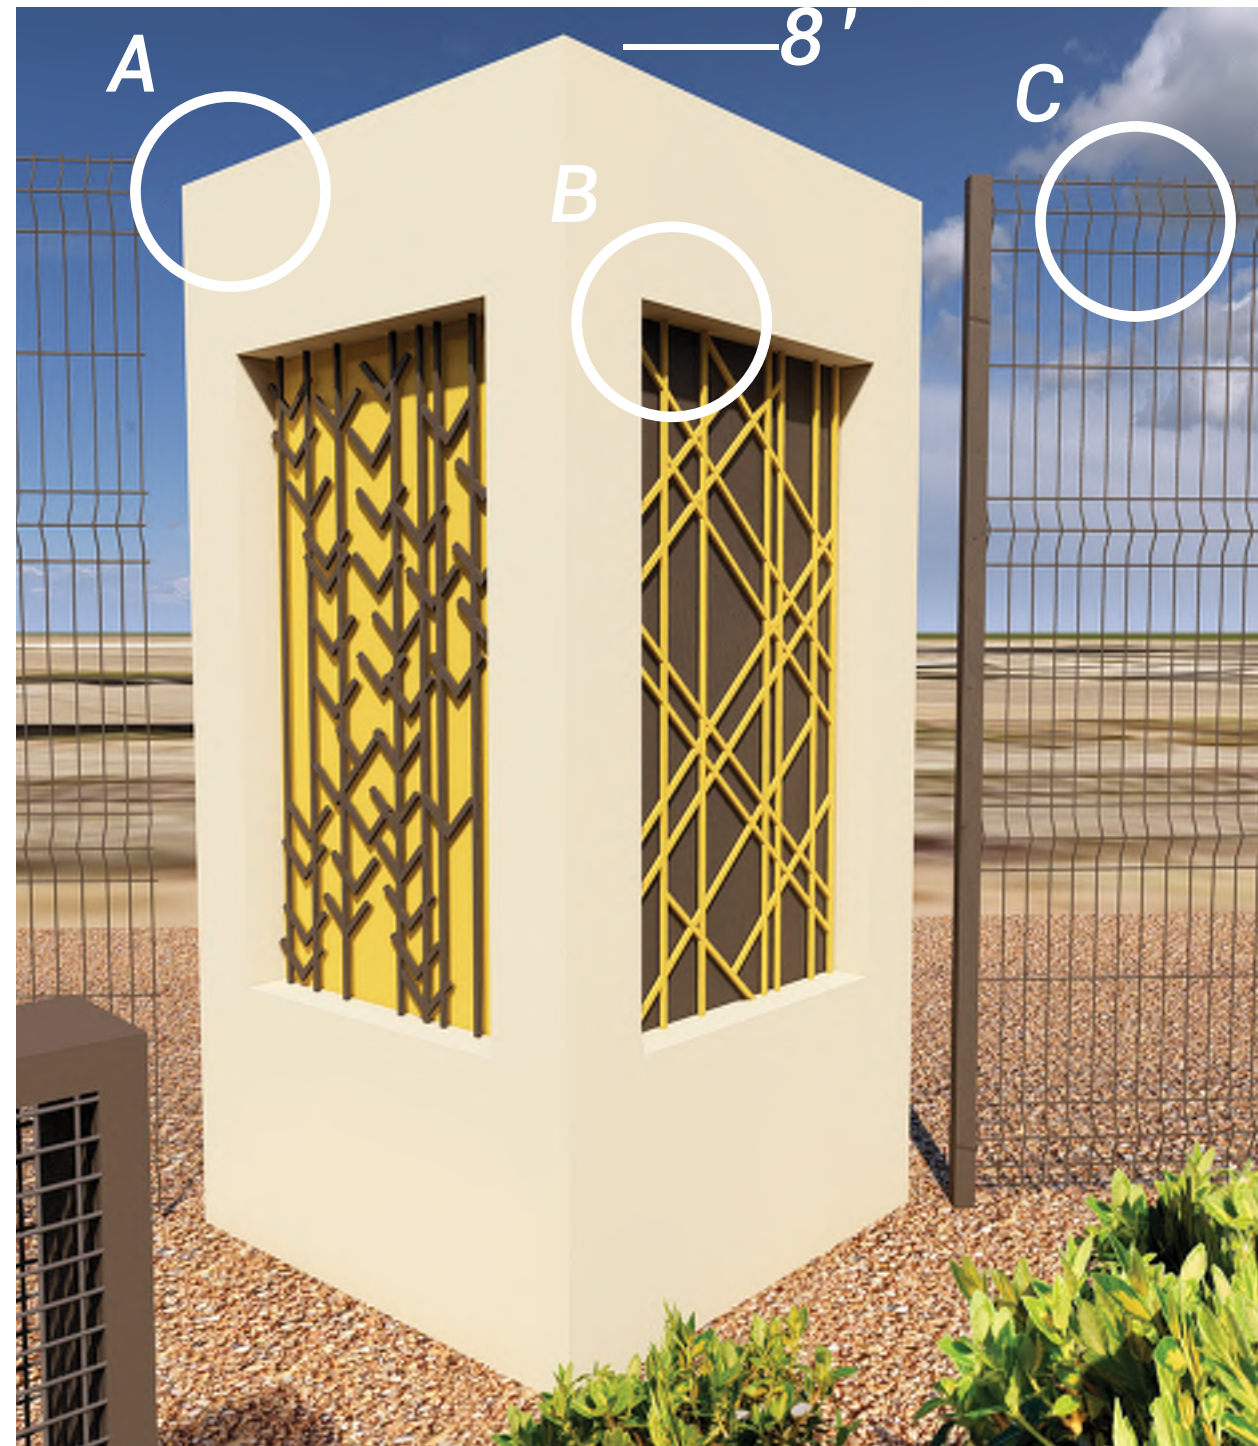

REFERENCE
Selected Heritage District Entry Monument

Not To Scale

A - Railroad Column Constructed with Concrete Masonry Unit (CMU block) With Stucco Finish, Painted Neutral Color

B - Art Niches are 2'-8" Wide x 4'-8" Tall Interior Face is Painted an Accent Color, and the Main Component is an Aluminum Cut-Out Based on the Placemarketing Icons.

C - 8' Tall Omega Screen Fencing,

Not To Scale