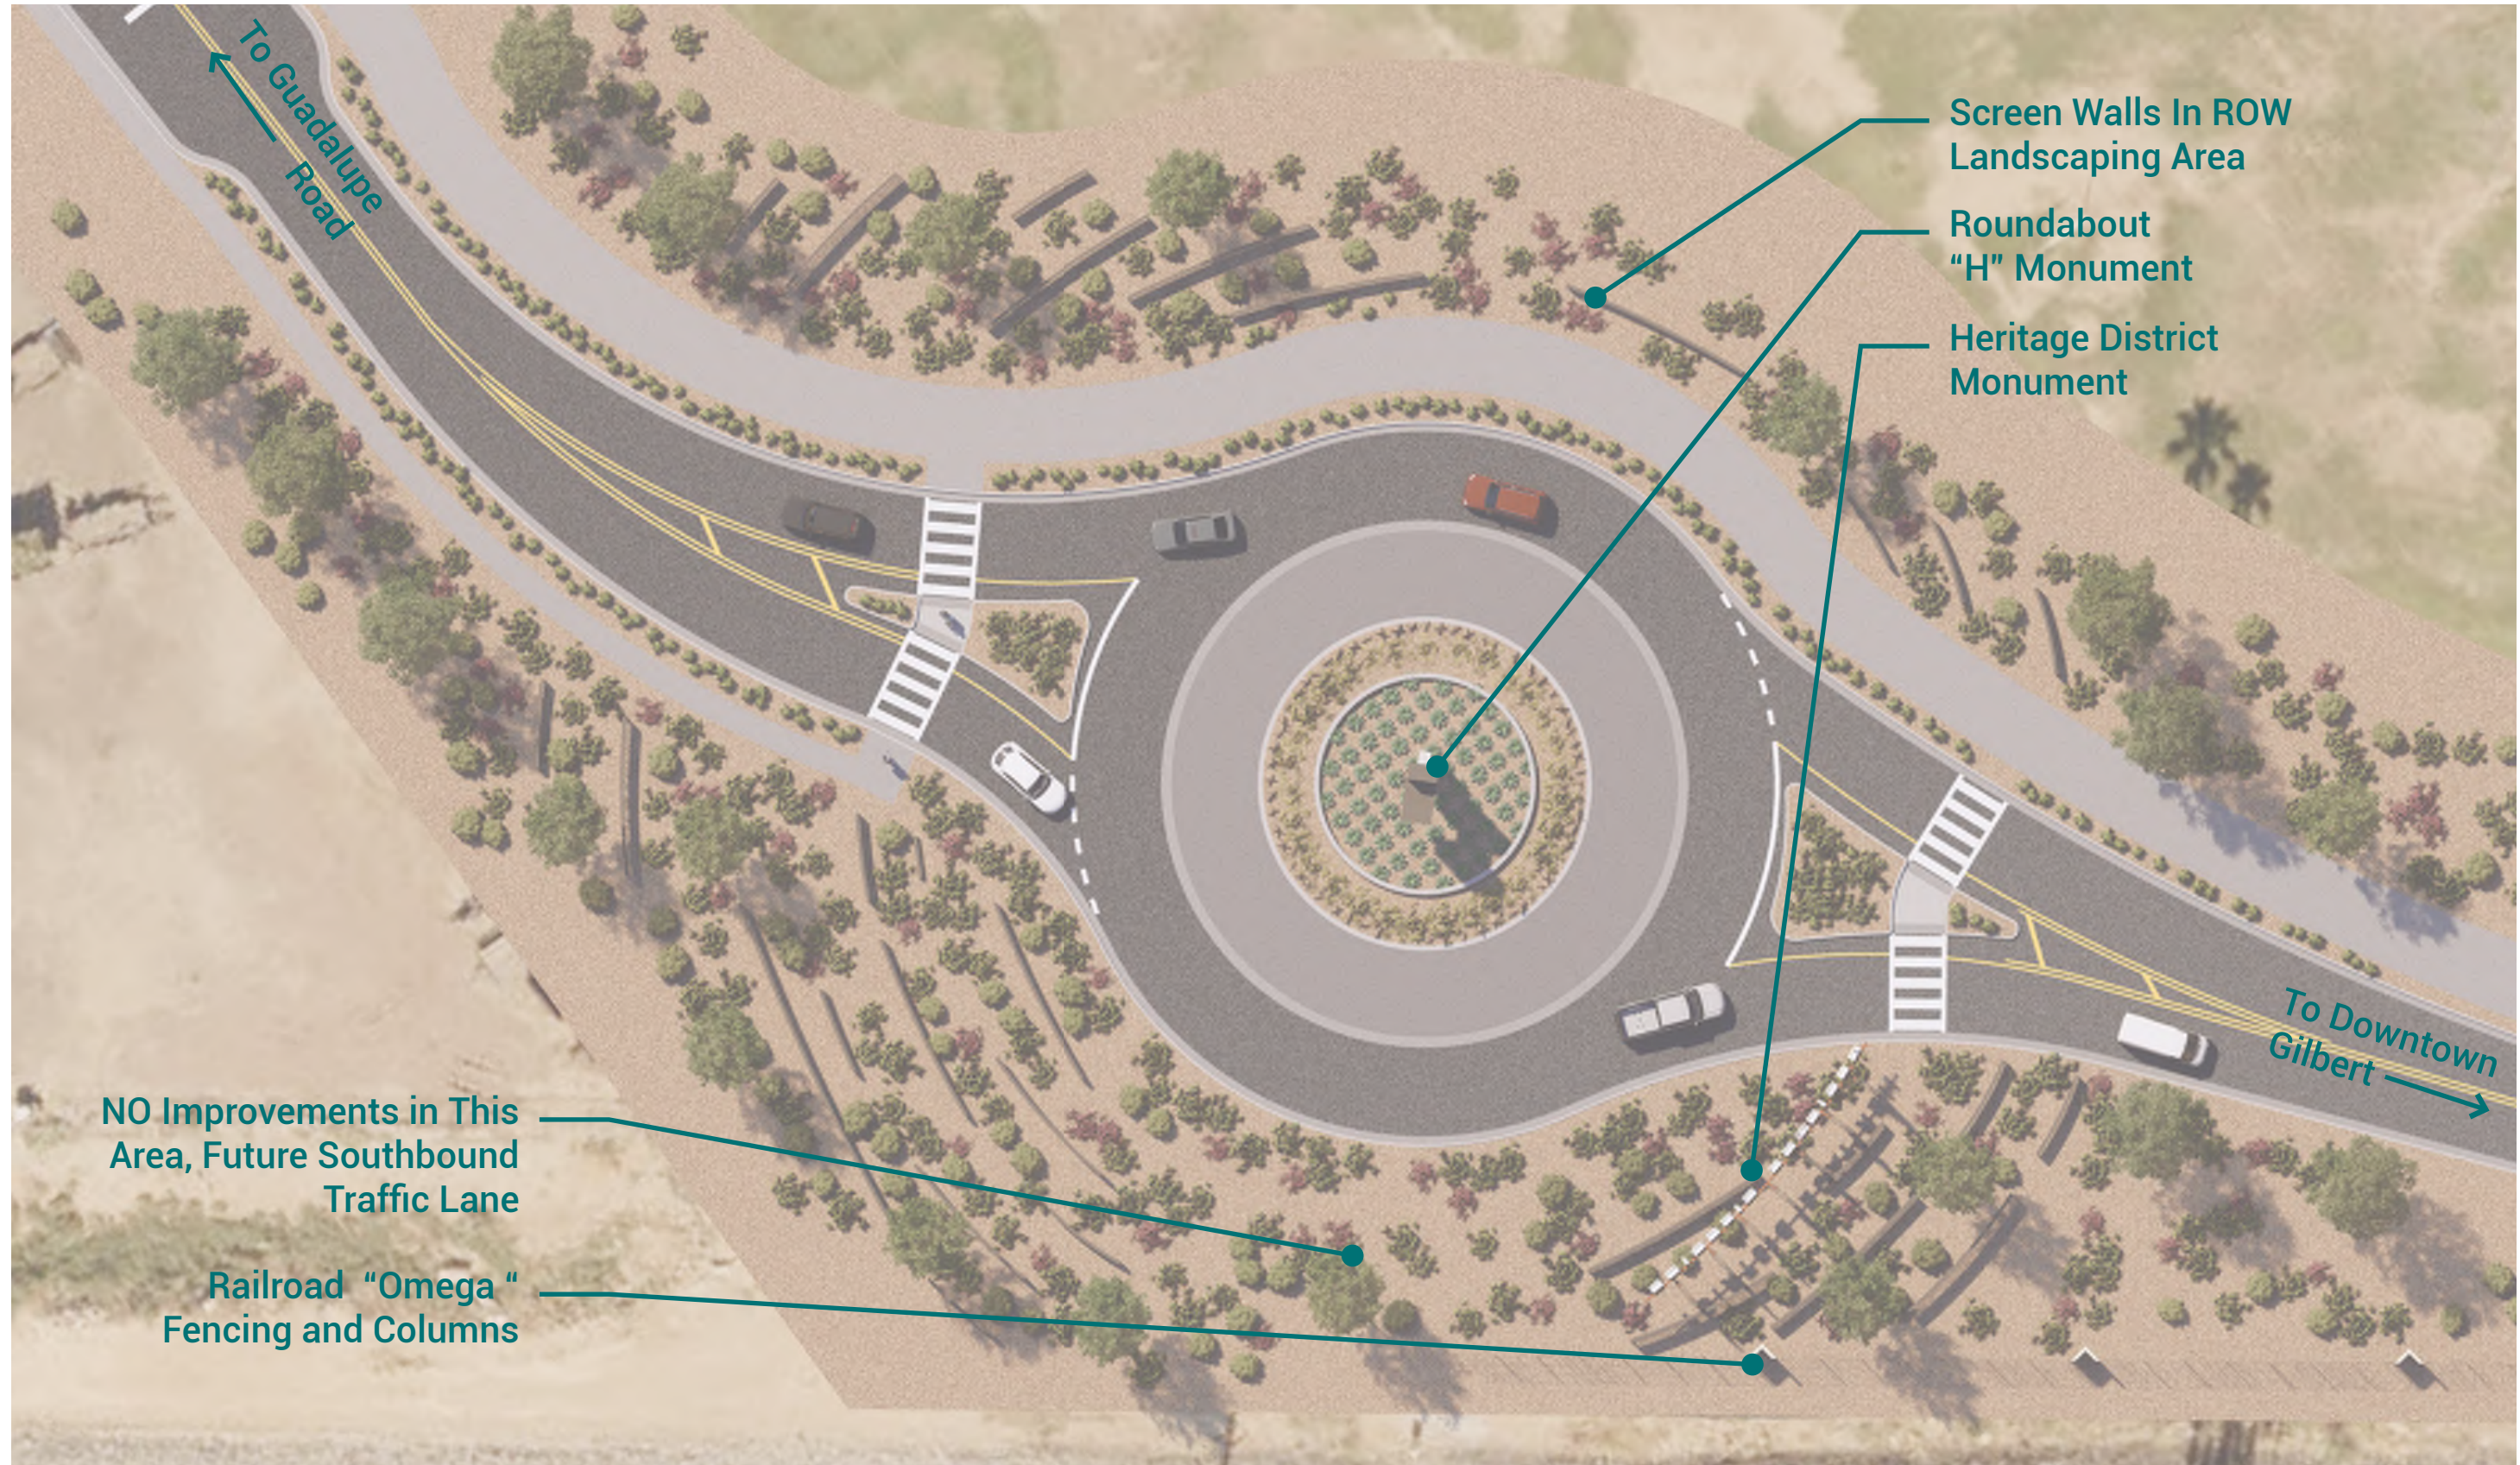

REFERENCE
Selected Heritage District Entry Monument

Not To Scale

A - Railroad Column Constructed with Concrete Masonry Unit (CMU block) With Stucco Finish, Painted Neutral Color

B - Art Niches are 2'-8" Wide x 4'-8" Tall Interior Face is Painted an Accent Color, and the Main Component is an Aluminum Cut-Out Based on the Placemarketing Icons.

C - 8' Tall Omega Screen Fencing,

Not To Scale