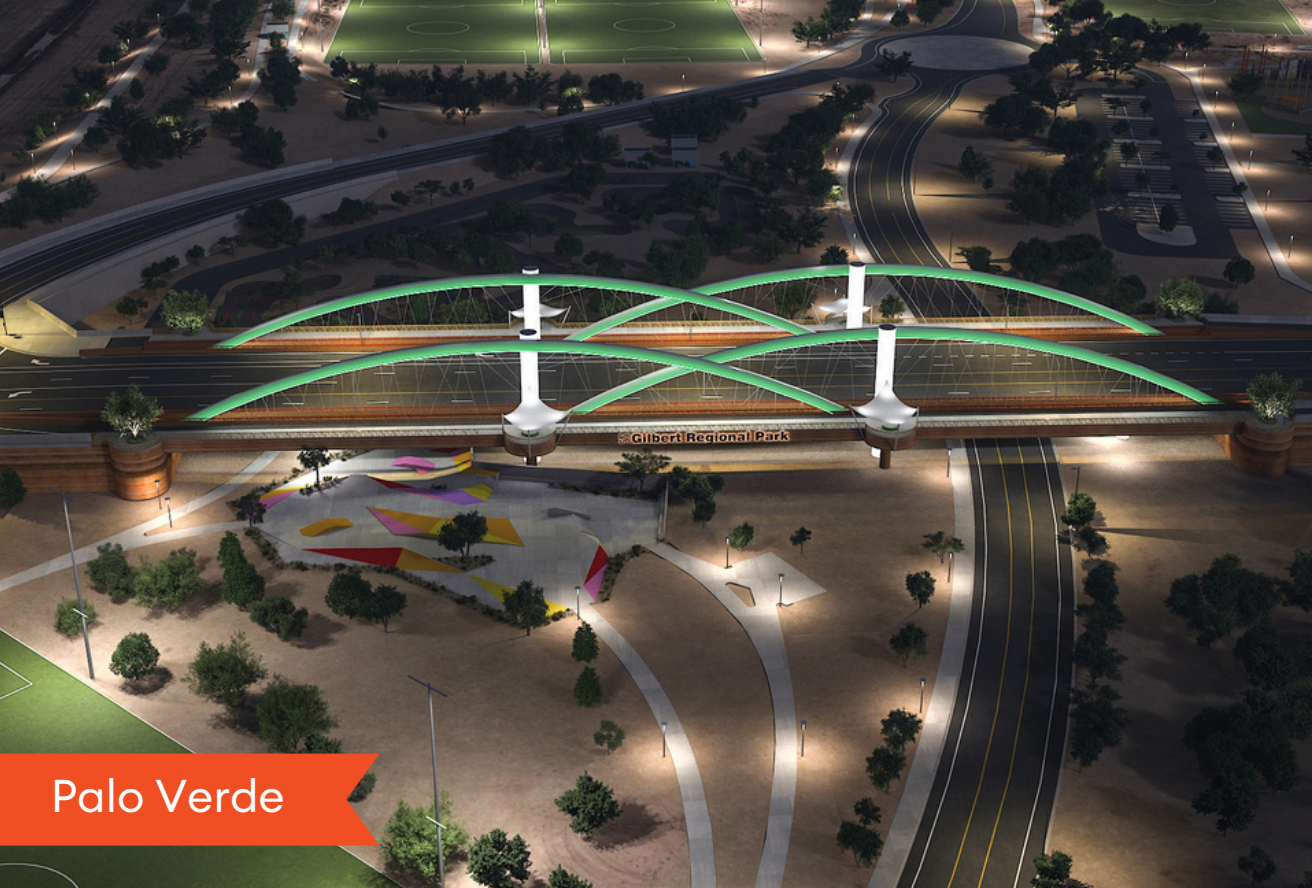

Palo Verde

Gilbert Regional Park

Palo Verde

Palo Verde

Palo Verde

Palo Verde

Gilbert Regional Park

Palo Verde

Palo Verde

An architectural rendering of a modern building featuring a prominent, curved concrete overhang. The overhang is supported by several thick, cylindrical columns with a textured, brownish surface. A sign on the underside of the overhang reads "Gilbert Regional Park". The building's facade is a mix of light-colored panels and green vertical accents. The foreground shows a paved road with a white line and a yellow curb. The ground is covered in gravel and sparse, dry vegetation. The sky is clear and blue.

Gilbert Regional Park

Palo Verde