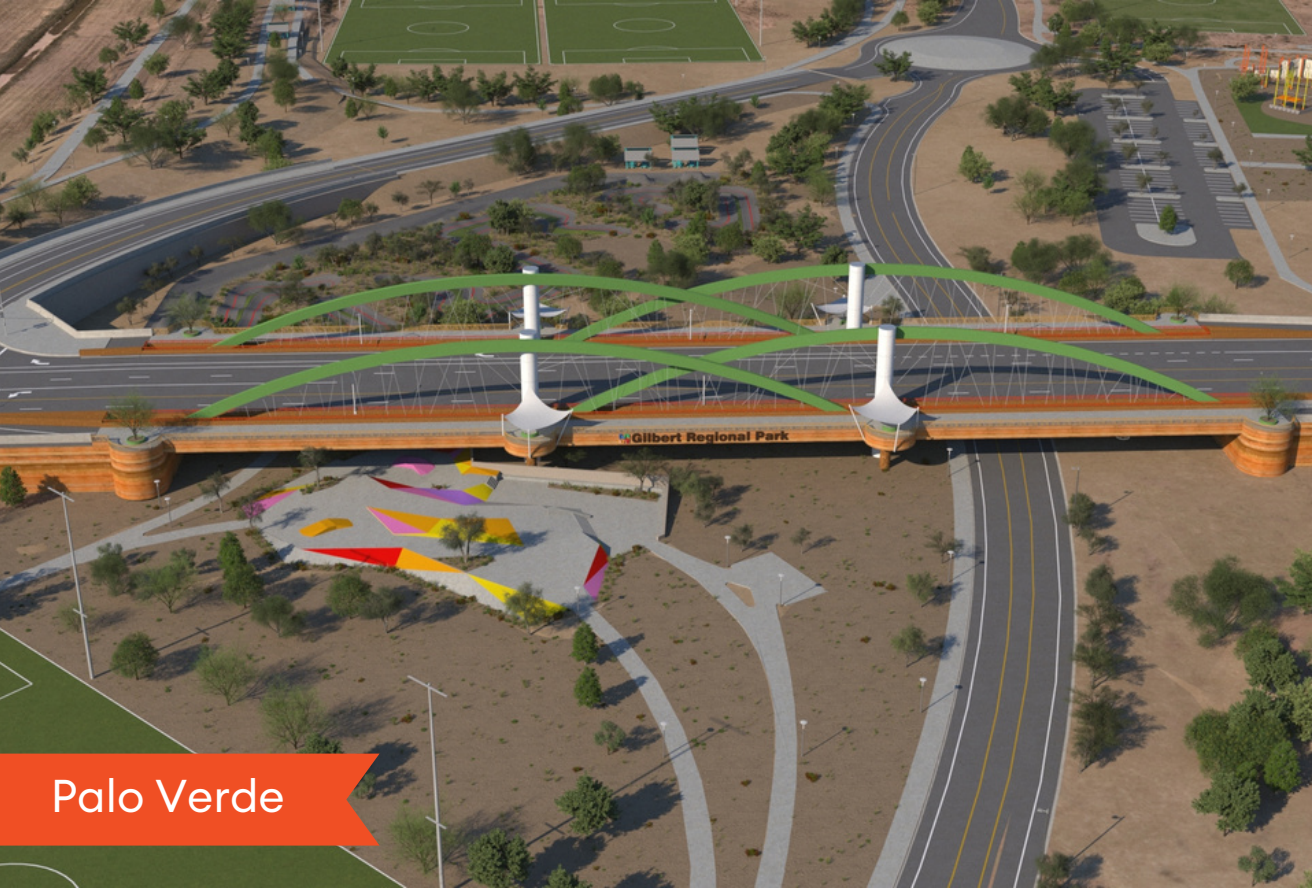

Palo Verde

Gilbert Regional Park

Palo Verde

Palo Verde

Palo Verde

Palo Verde

Gilbert Regional Park

Palo Verde

Palo Verde

An architectural rendering of a modern building featuring a prominent, curved concrete overhang. The overhang is supported by several thick, cylindrical columns with a textured, brownish surface. A sign on the underside of the overhang reads "Gilbert Regional Park". The building's facade is a mix of light-colored panels and green vertical accents. The foreground shows a paved road with a white line and a yellow curb. The ground is covered in gravel and sparse, dry vegetation. The sky is clear and blue.

Gilbert Regional Park

Palo Verde