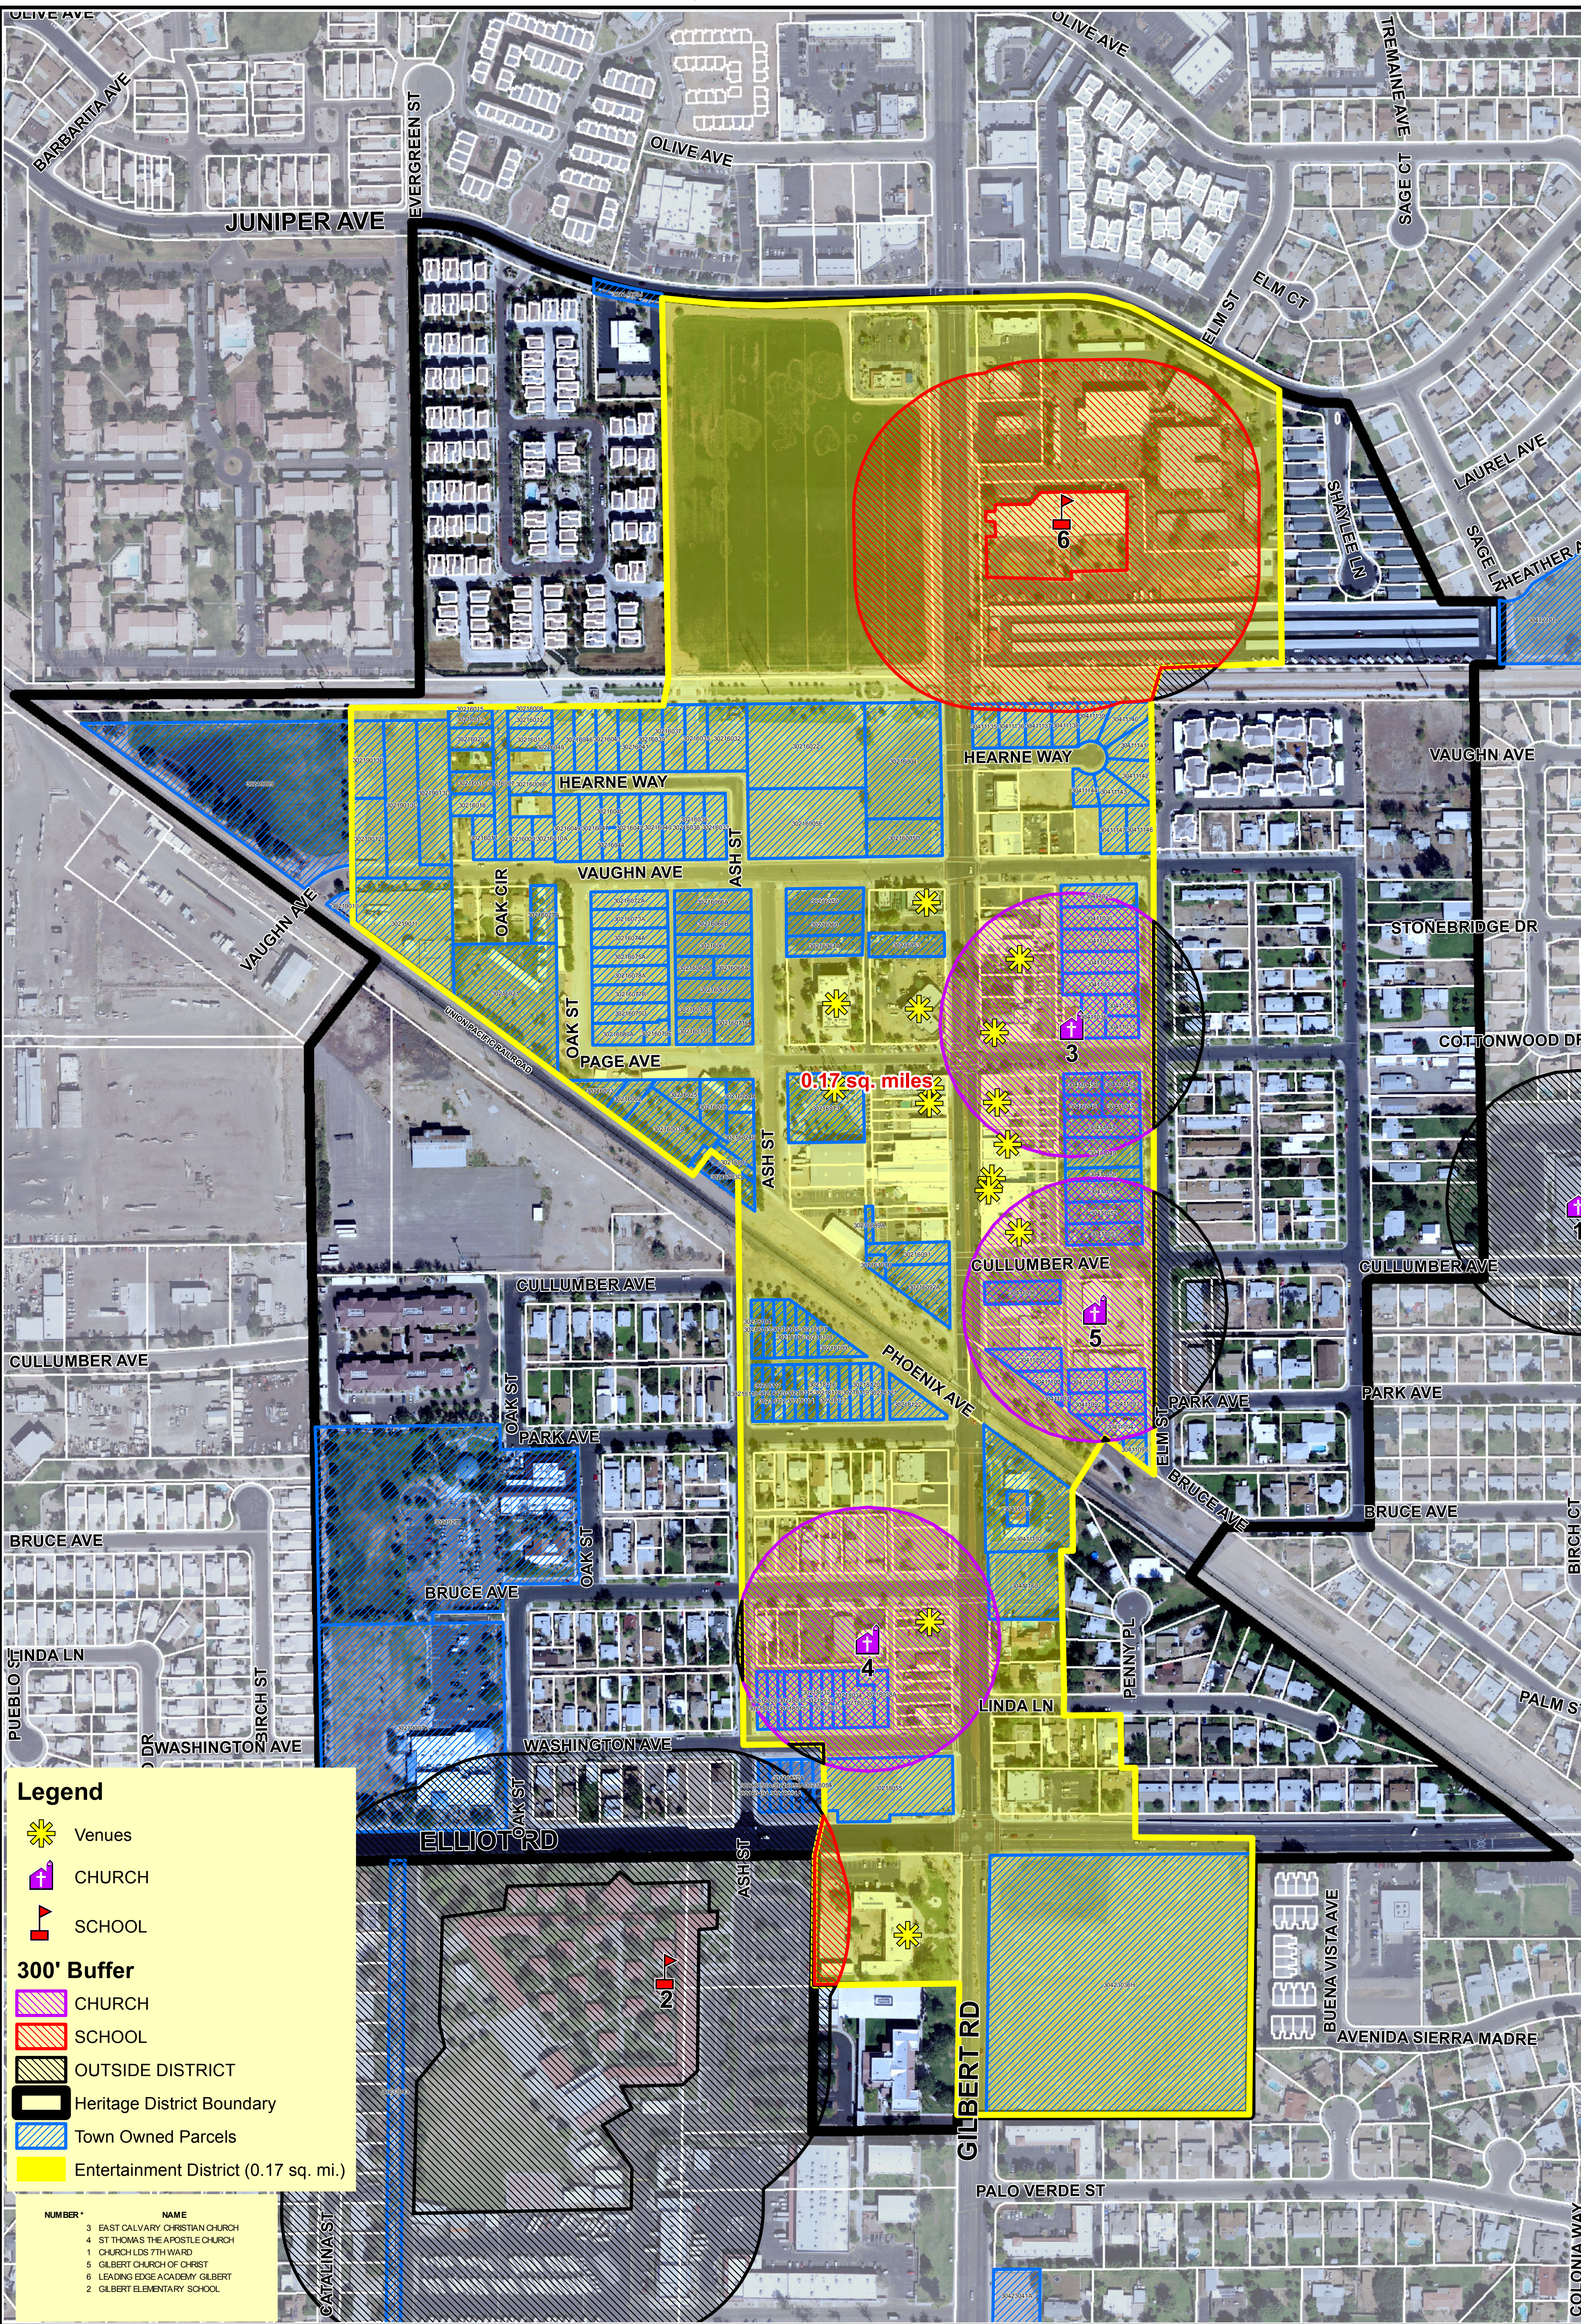

HERITAGE DISTRICT AREA ARTS, CULTURE AND ENTERTAINMENT DISTRICT

0 660 Feet