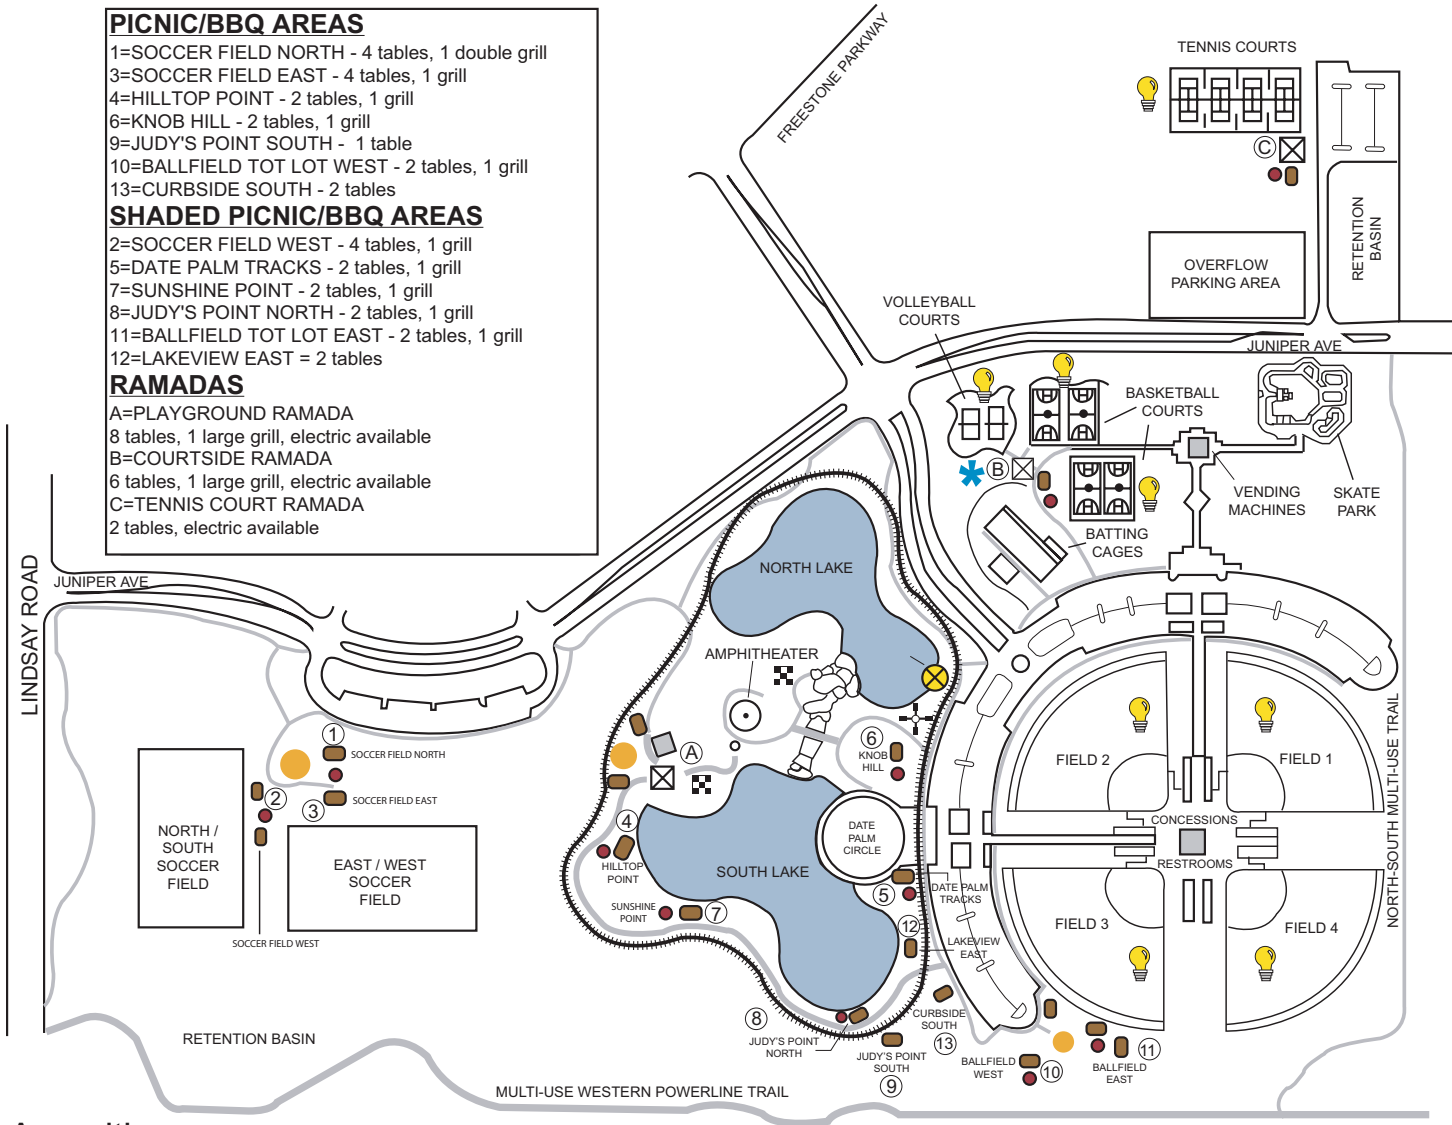

**PICNIC/BBQ AREAS**

- 1=SOCCER FIELD NORTH - 4 tables, 1 double grill
- 3=SOCCER FIELD EAST - 4 tables, 1 grill
- 4=HILLTOP POINT - 2 tables, 1 grill
- 6=KNOB HILL - 2 tables, 1 grill
- 9=JUDY'S POINT SOUTH - 1 table
- 10=BALLFIELD TOT LOT WEST - 2 tables, 1 grill
- 13=CURBSIDE SOUTH - 2 tables

**SHADED PICNIC/BBQ AREAS**

- 2=SOCCER FIELD WEST - 4 tables, 1 grill
- 5=DATE PALM TRACKS - 2 tables, 1 grill
- 7=SUNSHINE POINT - 2 tables, 1 grill
- 8=JUDY'S POINT NORTH - 2 tables, 1 grill
- 11=BALLFIELD TOT LOT EAST - 2 tables, 1 grill
- 12=LAKEVIEW EAST = 2 tables

**LEGEND**

- ++++ Railroad Amusement Ride
- ☒ Ramada
- Play area
- Restroom
- Amphitheater
- Open Space
- Picnic Table
- BBQ Grill
- ⊗ Train Depot
- ✦ Amusement Activity Area
- ✦ Inflatable Play - Structure area (Electric @ Ramada)
- ☁ Lake
- 💡 Lighting
- ☒ Checkerboard table

**Amenities:**

2 lakes, fishing, 4 lighted adult softball fields, 2 soccer fields, 2 lighted sand volleyball courts, 4 lighted full basketball courts, 4 lighted tennis courts, model railroad, amusement area (train depot, carousels, mini ferris wheel), skate park, batting cages, amphitheater, 3 ramadas (see legend), 3 play areas, picnic tables, bbq grills, 3 restroom facilities, 2 checkerboard tables, benches, bike racks, multi-use/equestrian trails, 472 parking spaces (24 accessible parking spaces)